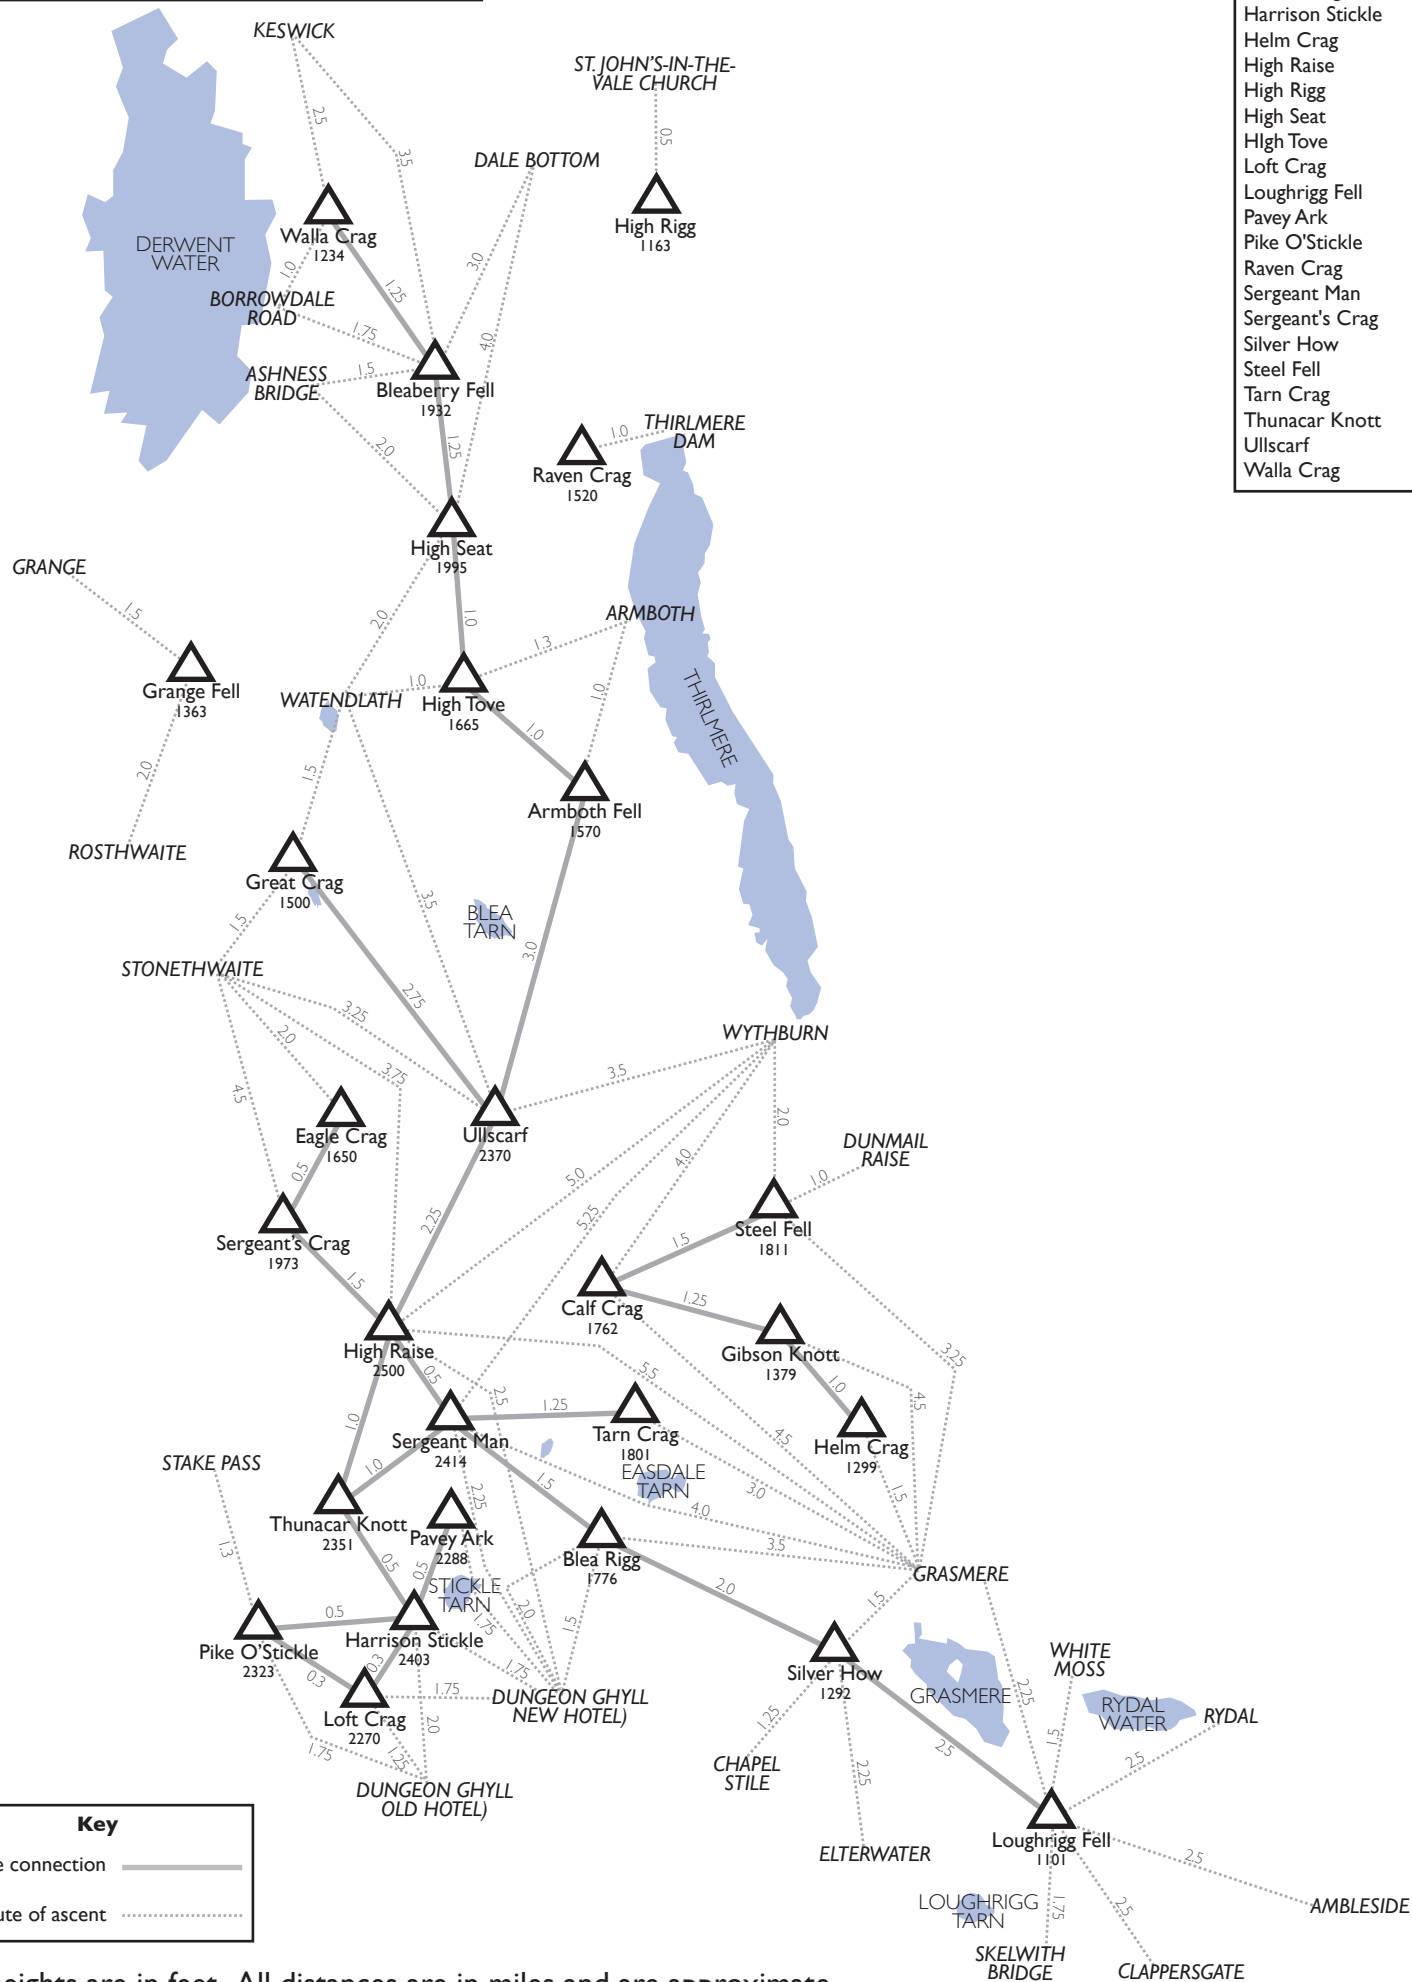

LAKE DISTRICT RIDGE MAP

Covering the summits in A. Wainwright's
third pictorial guide (*The Central Fells*)

www.lakedistrictdesktops.com © 2004

Photocopying and distribution of this resource is permissible
provided that this copyright notice and credit remains in place

Armbroth Fell	1,570
Bleaberry Fell	1,932
Blea Rigg	1,776
Calf Crag	1,762
Eagle Crag	1,650
Gibson Knott	1,379
Grange Fell	1,363
Great Crag	1,500
Harrison Stickle	2,403
Helm Crag	1,299
High Raise	2,500
High Rigg	1,163
High Seat	1,995
High Tove	1,665
Loft Crag	2,270
Loughrigg Fell	1,101
Pavey Ark	2,288
Pike O'Stickle	2,323
Raven Crag	1,520
Sergeant Man	2,414
Sergeant's Crag	1,873
Silver How	1,292
Steel Fell	1,811
Tarn Crag	1,801
Thunacar Knott	2,351
Ullscarf	2,370
Walla Crag	1,234

All heights are in feet. All distances are in miles and are approximate.