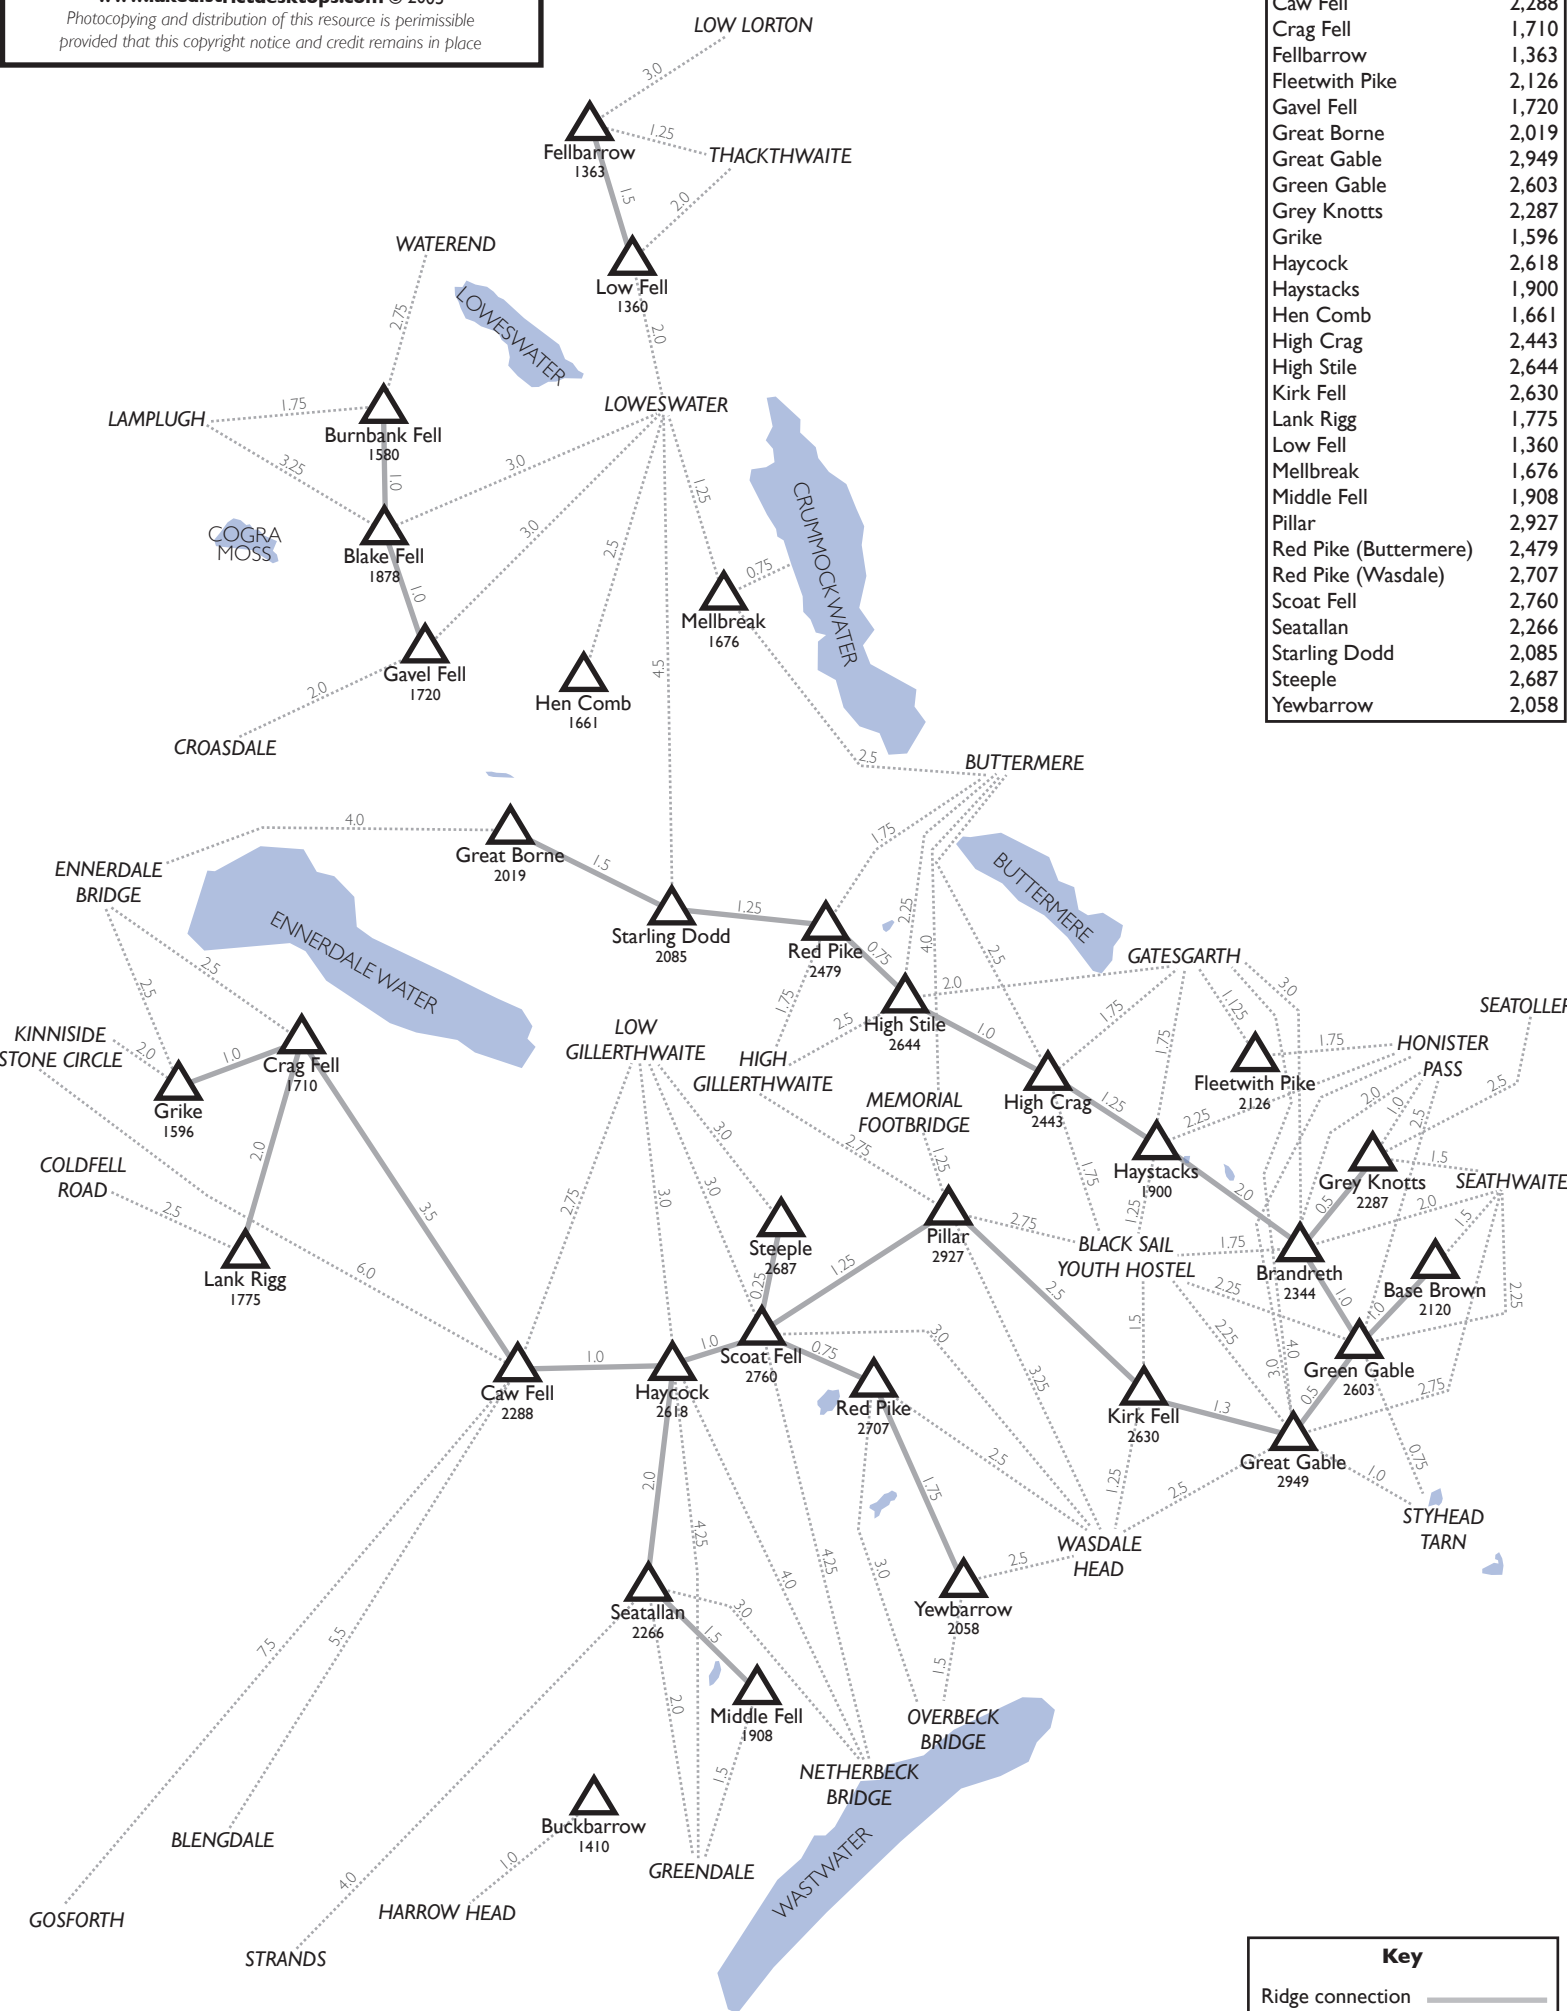

LAKE DISTRICT RIDGE MAP

Covering the summits in A. Wainwright's seventh pictorial guide (*The Western Fells*)

www.lakedistrictdesktops.com © 2005
 Photocopying and distribution of this resource is permissible provided that this copyright notice and credit remains in place

Base Brown	2,120
Blake Fell	1,878
Brandreth	2,344
Buckbarrow	1,410
Burnbank Fell	1,580
Caw Fell	2,288
Crag Fell	1,710
Fellbarrow	1,363
Fleetwith Pike	2,126
Gavel Fell	1,720
Great Borne	2,019
Great Gable	2,949
Green Gable	2,603
Grey Knotts	2,287
Grike	1,596
Haycock	2,618
Haystacks	1,900
Hen Comb	1,661
High Crag	2,443
High Stile	2,644
Kirk Fell	2,630
Lank Rigg	1,775
Low Fell	1,360
Mellbreak	1,676
Middle Fell	1,908
Pillar	2,927
Red Pike (Buttermere)	2,479
Red Pike (Wasdale)	2,707
Scoat Fell	2,760
Seatallan	2,266
Starling Dodd	2,085
Steeple	2,687
Yewbarrow	2,058

Key

Ridge connection ———

Route of ascent ·····

All heights are in feet. All distances are in miles and are approximate.