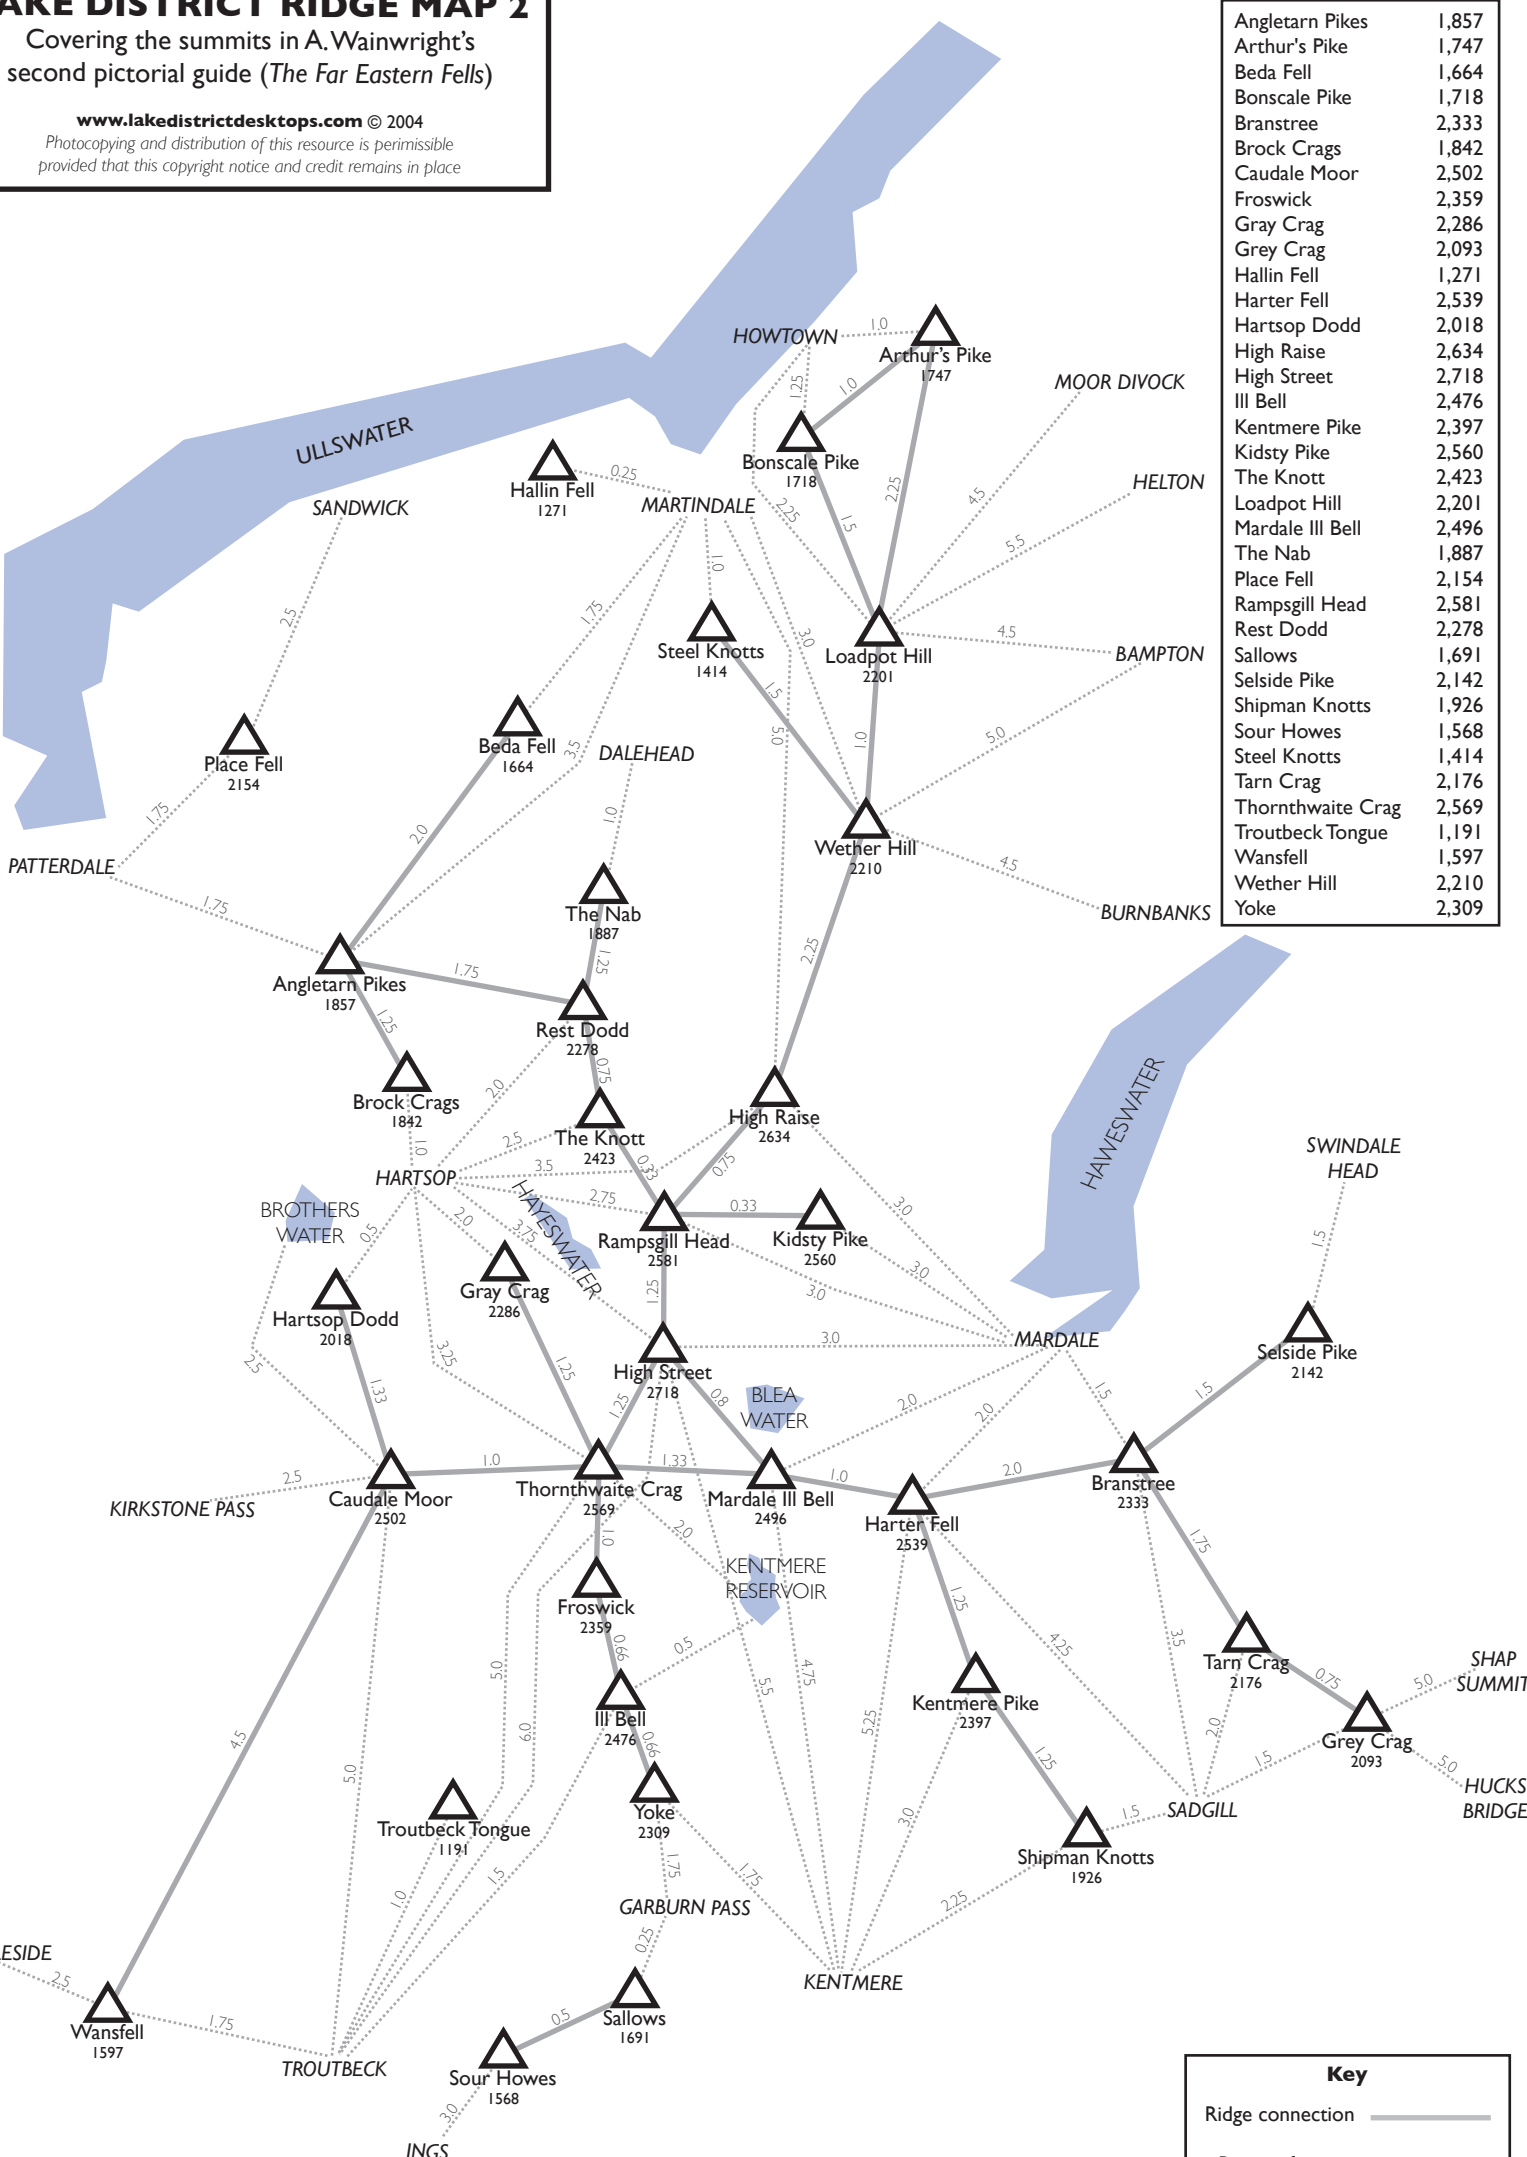

LAKE DISTRICT RIDGE MAP 2

Covering the summits in A. Wainwright's second pictorial guide (*The Far Eastern Fells*)

www.lakedistrictdesktops.com © 2004

Photocopying and distribution of this resource is permissible provided that this copyright notice and credit remains in place

Angletarn Pikes	1,857
Arthur's Pike	1,747
Beda Fell	1,664
Bonscale Pike	1,718
Branstree	2,333
Brock Crags	1,842
Caudale Moor	2,502
Froswick	2,359
Gray Crag	2,286
Grey Crag	2,093
Hallin Fell	1,271
Harter Fell	2,539
Hartsop Dodd	2,018
High Raise	2,634
High Street	2,718
Ill Bell	2,476
Kentmere Pike	2,397
Kidsty Pike	2,560
The Knott	2,423
Loadpot Hill	2,201
Mardale Ill Bell	2,496
The Nab	1,887
Place Fell	2,154
Rampsgill Head	2,581
Rest Dodd	2,278
Sallows	1,691
Selside Pike	2,142
Shipman Knotts	1,926
Sour Howes	1,568
Steel Knotts	1,414
Tarn Crag	2,176
Thornthwaite Crag	2,569
Troutbeck Tongue	1,191
Wansfell	1,597
Wether Hill	2,210
Yoke	2,309

All heights are in feet. All distances are in miles and are approximate.