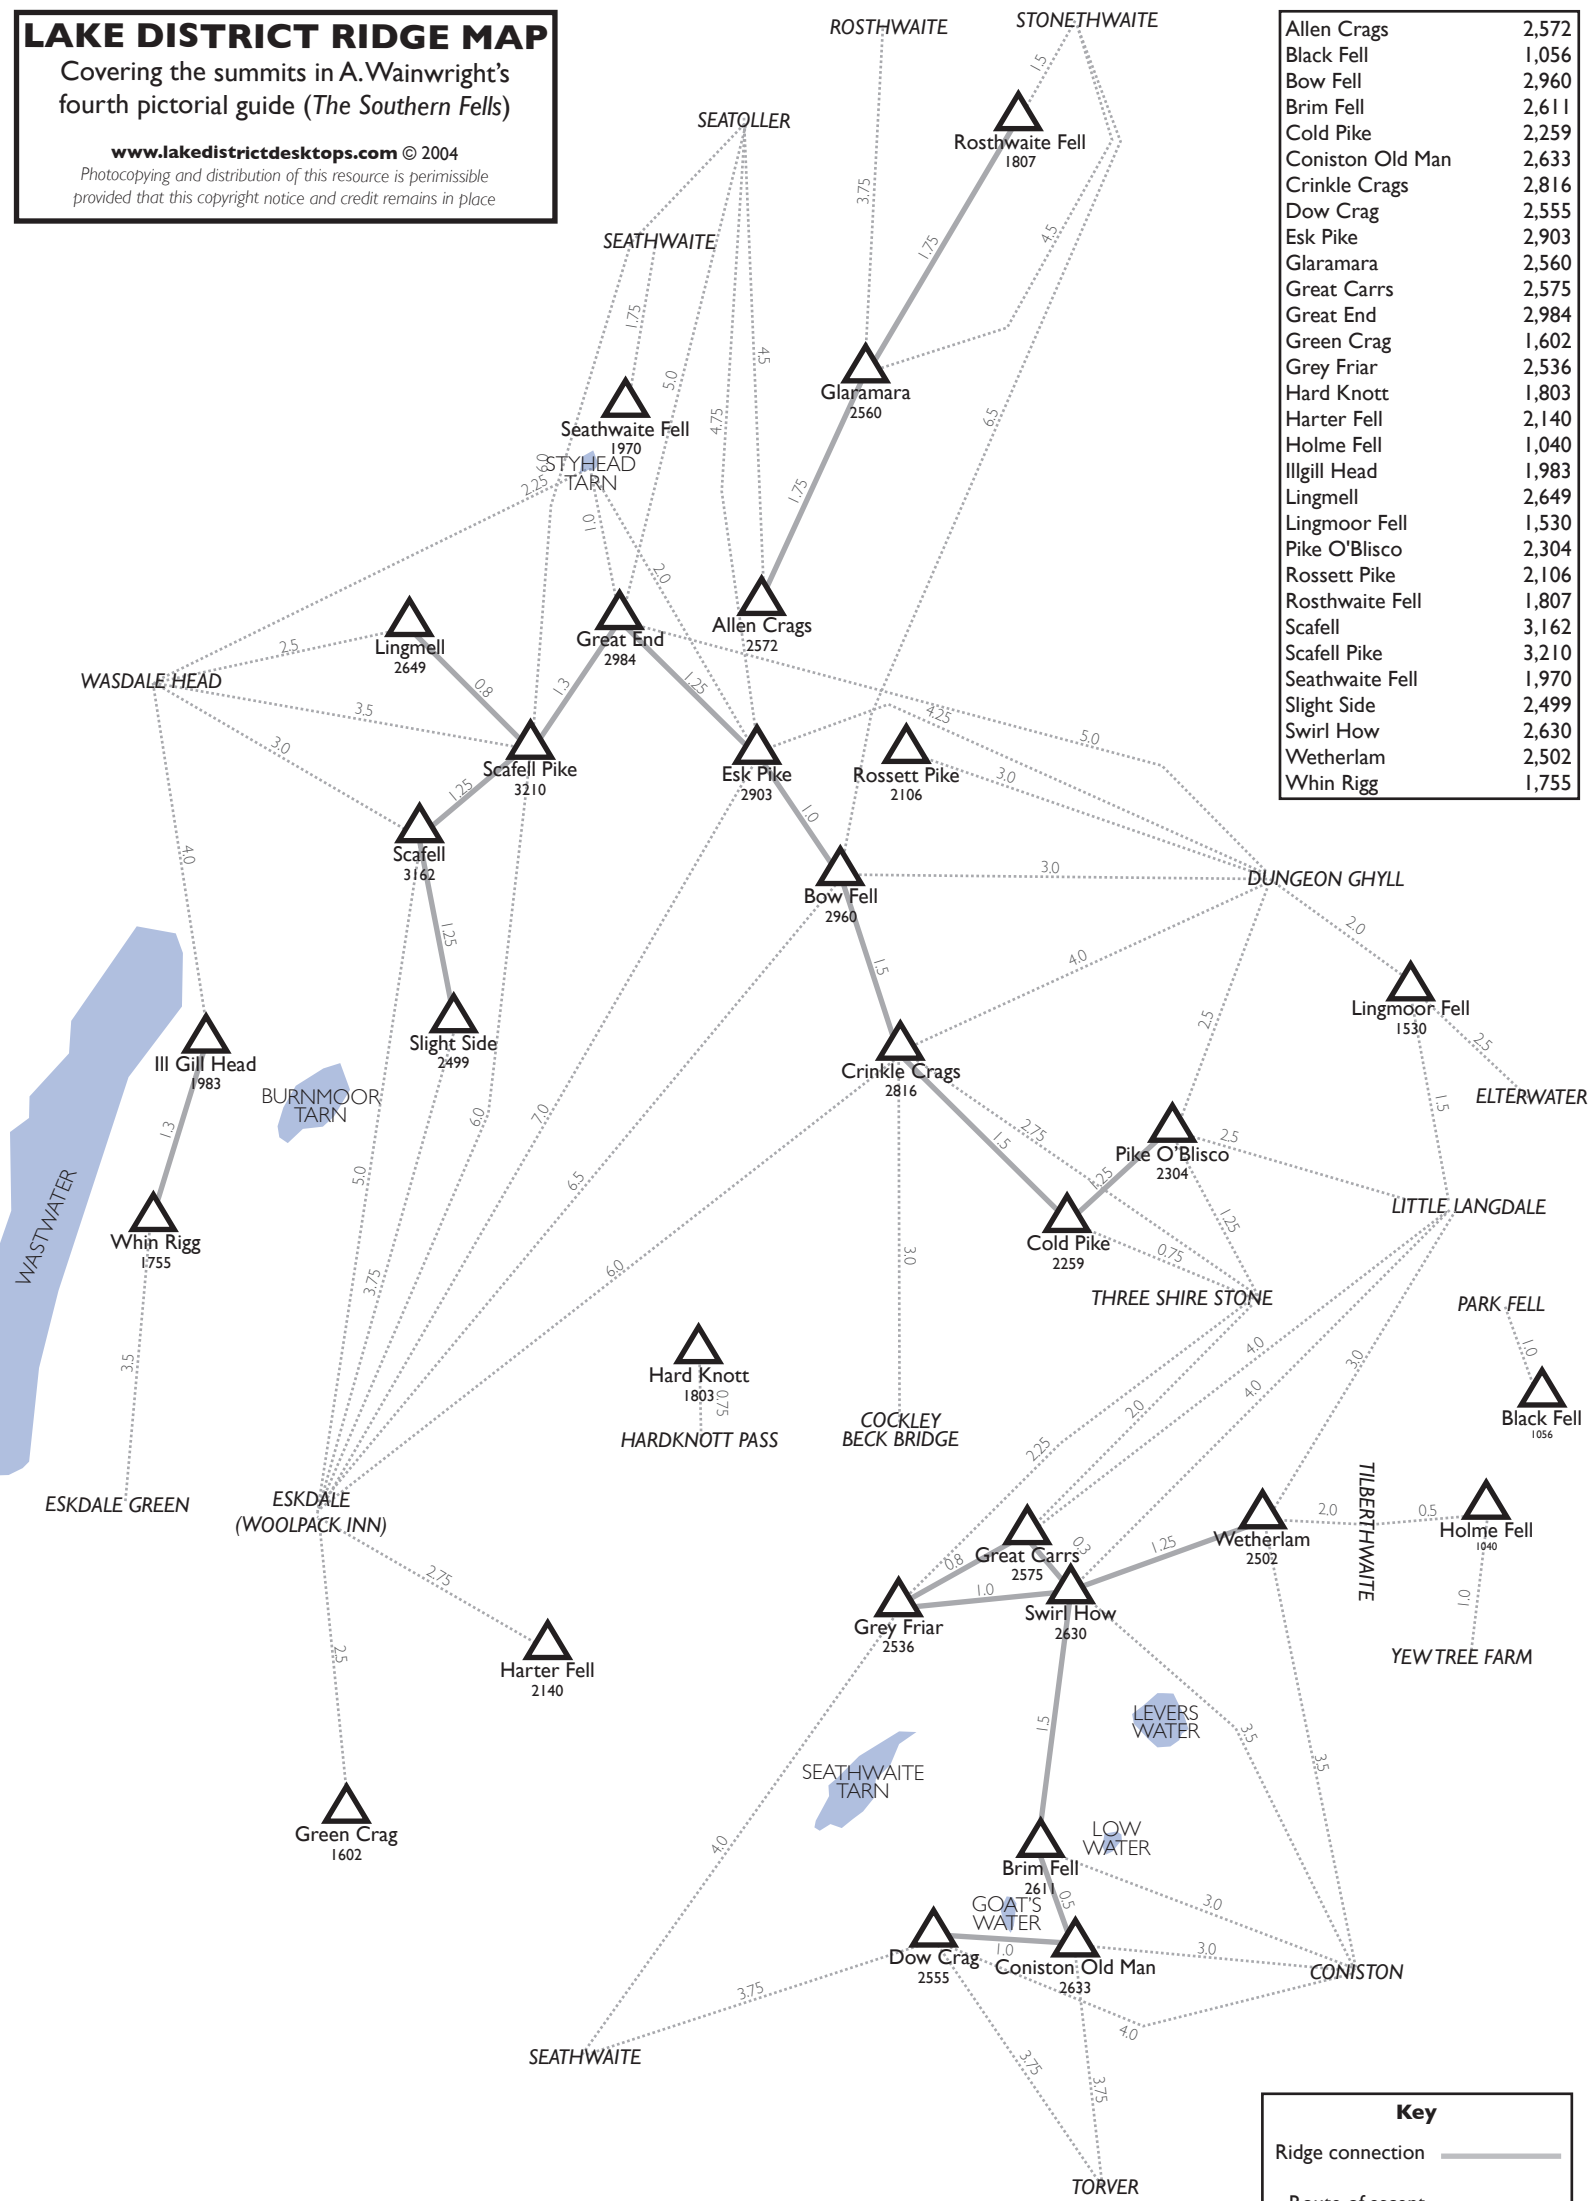

# LAKE DISTRICT RIDGE MAP

Covering the summits in A. Wainwright's fourth pictorial guide (*The Southern Fells*)

www.lakedistrictdesktops.com © 2004  
 Photocopying and distribution of this resource is permissible provided that this copyright notice and credit remains in place

Allen Crag	2,572
Black Fell	1,056
Bow Fell	2,960
Brim Fell	2,611
Cold Pike	2,259
Coniston Old Man	2,633
Crinkle Crag	2,816
Dow Crag	2,555
Esk Pike	2,903
Glamara	2,560
Great Carrs	2,575
Great End	2,984
Green Crag	1,602
Grey Friar	2,536
Hard Knott	1,803
Harter Fell	2,140
Holme Fell	1,040
Illgill Head	1,983
Lingmell	2,649
Lingmoor Fell	1,530
Pike O'Blisco	2,304
Rossett Pike	2,106
Rosthwaite Fell	1,807
Scafell	3,162
Scafell Pike	3,210
Seathwaite Fell	1,970
Slight Side	2,499
Swirl How	2,630
Wetherlam	2,502
Whin Rigg	1,755

All heights are in feet. All distances are in miles and are approximate.

**Key**

Ridge connection ———

Route of ascent ·····