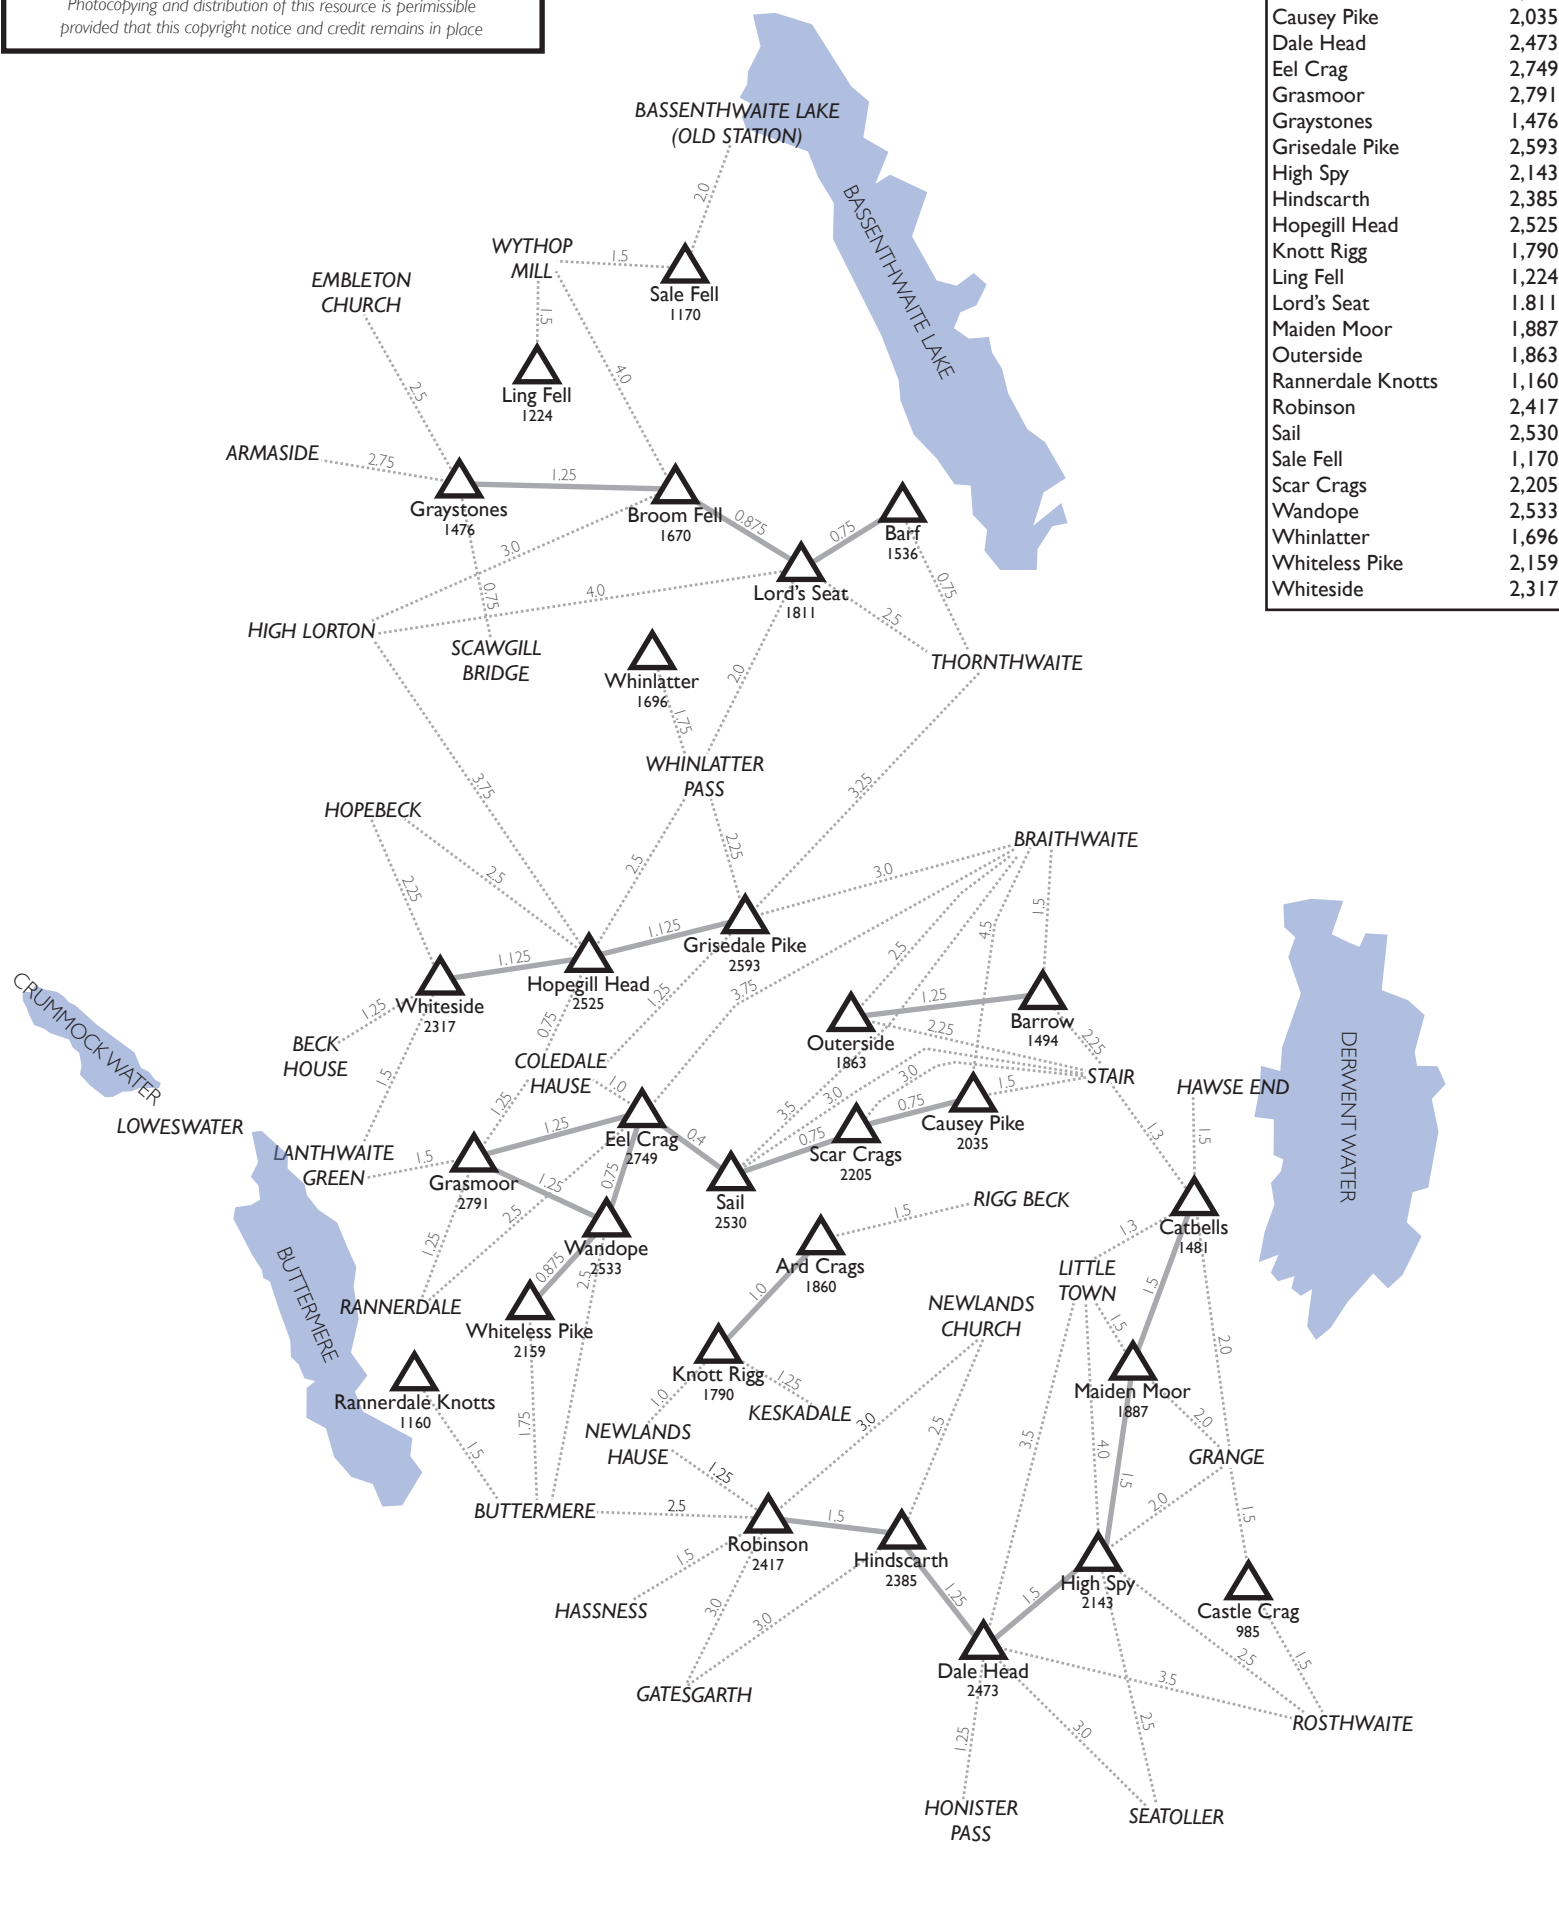

LAKE DISTRICT RIDGE MAP

Covering the summits in A. Wainwright's sixth pictorial guide (*The North Western Fells*)

www.lakedistrictdesktops.com © 2005

Photocopying and distribution of this resource is permissible provided that this copyright notice and credit remains in place

Ard Crag	1,860
Barf	1,536
Barrow	1,494
Broom Fell	1,670
Castle Crag	985
Catbells	1,481
Causey Pike	2,035
Dale Head	2,473
Eel Crag	2,749
Grasmoor	2,791
Graystones	1,476
Grisedale Pike	2,593
High Spy	2,143
Hindscarth	2,385
Hopegill Head	2,525
Knott Rigg	1,790
Ling Fell	1,224
Lord's Seat	1,811
Maiden Moor	1,887
Outerside	1,863
Rannerdale Knotts	1,160
Robinson	2,417
Sail	2,530
Sale Fell	1,170
Scar Crag	2,205
Wandope	2,533
Whinlatter	1,696
Whiteless Pike	2,159
Whiteside	2,317

Key

Ridge connection ———

Route of ascent ·····

All heights are in feet. All distances are in miles and are approximate.